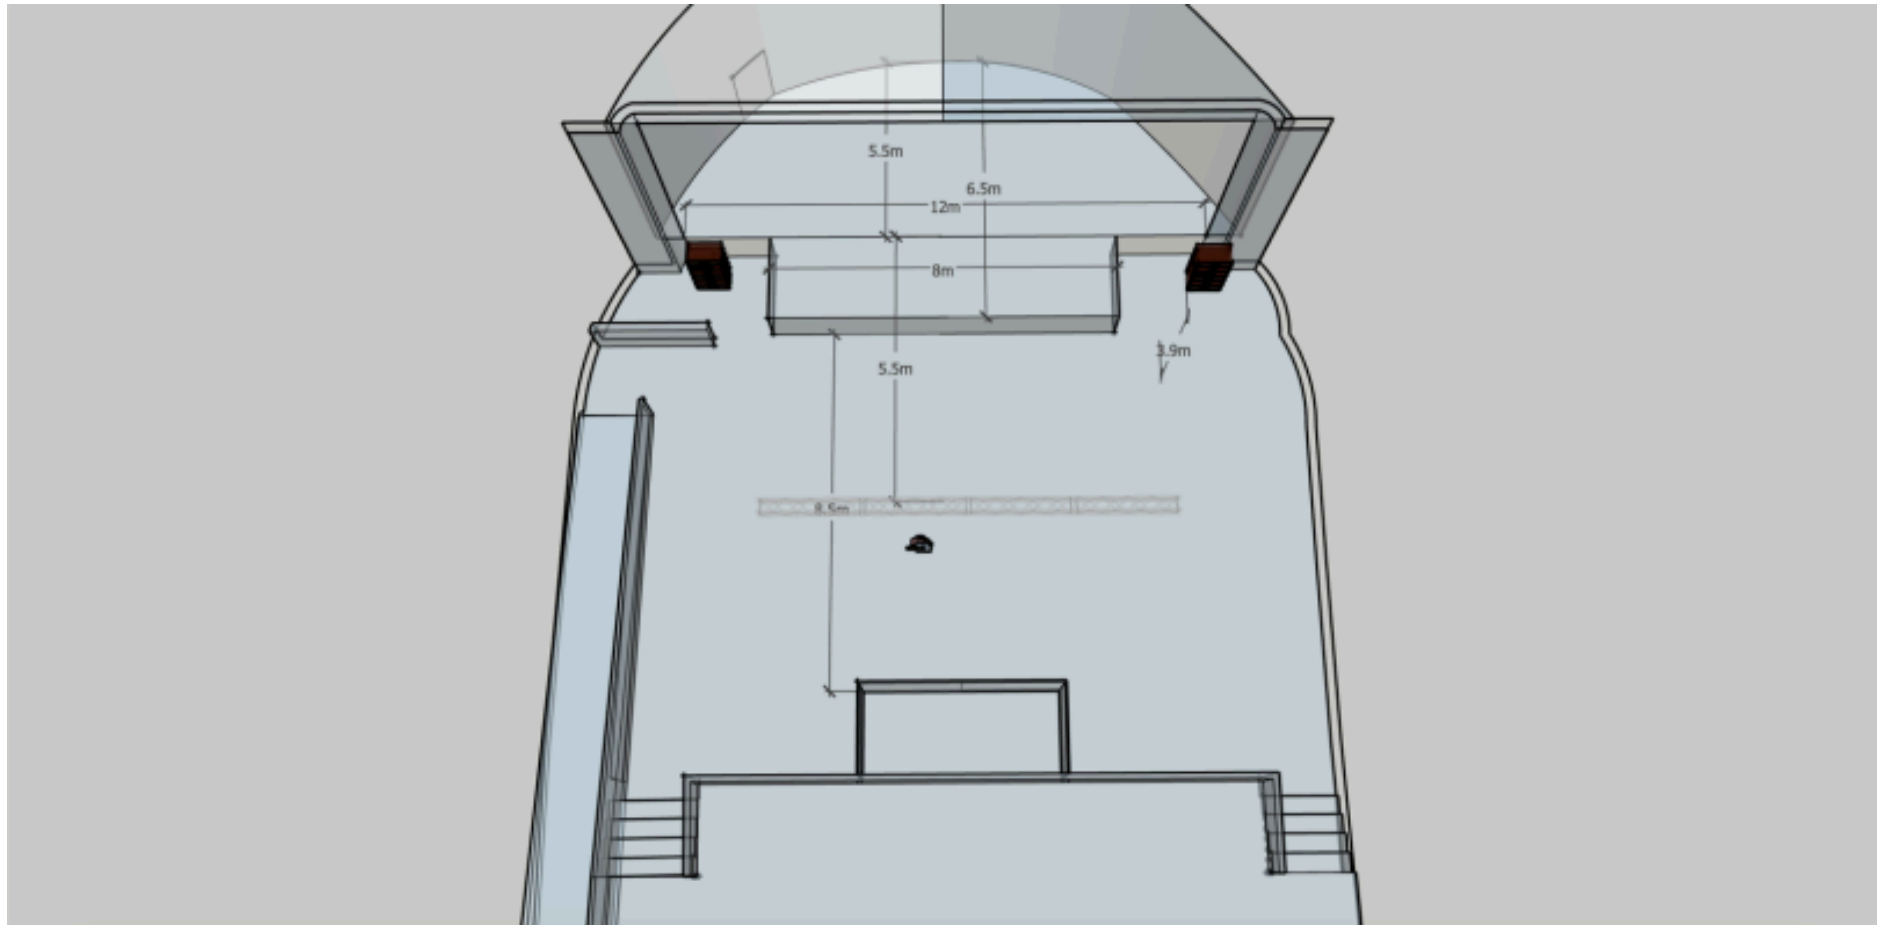

STAGE DIMENSIONS

KOMEDIA