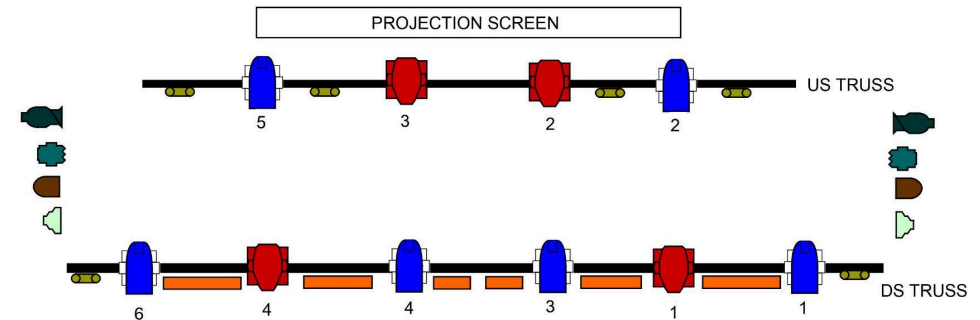

STAGE POWER

- 1x 32amp 3 phase (utility outlet from ART rack)

FOH DMX LINES

- 4 x DMX lines

HAZER

- 1 x Smoke Factory Tour Haze 2

- | | | |
|--|---|---|
|  Chauvet SlimPar 56 |  Equinox power par 54 | |
|  Ayrton Mystral s |  Source 4 Zoom |  Par |
|  Chauvet Q-Wash 419Z |  Fresnel |  Source 4 Junior |
|  Chauvet Intimidator spot 260 |  Cameo Thunderwash 600 W | |